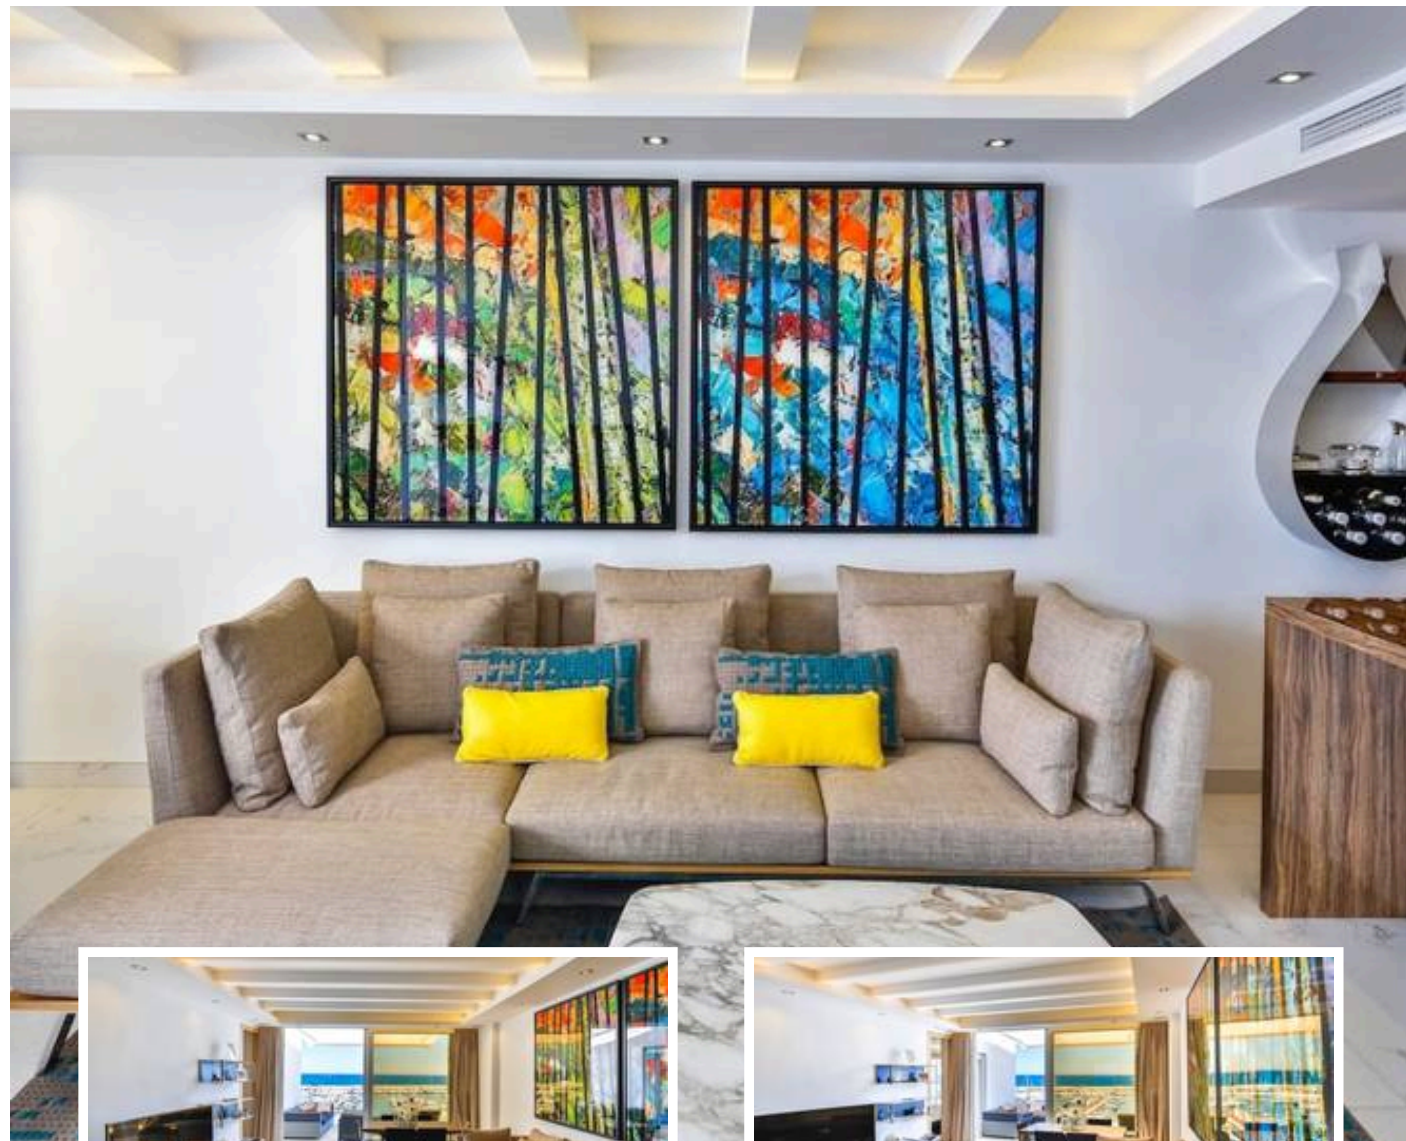

Luxury Selection Puerto Banus Front Line

Description

Located in the heart of Puerto Banus, this is a charming Penthouse with unique qualities and character, domotic, double glazing, fully fitted kitchen, and more Front line port with view on Gibraltar, Africa (Morocco) Newly reformed completely Entry to the property from the front of the marina. The marina of Puerto Banus El Corte Inglés, all the high end shops, marina ban...

Price:

Bedrooms: 2

Bathrooms: 2

Built:

Plot:

Terrace:

info@instastay.com

677666555